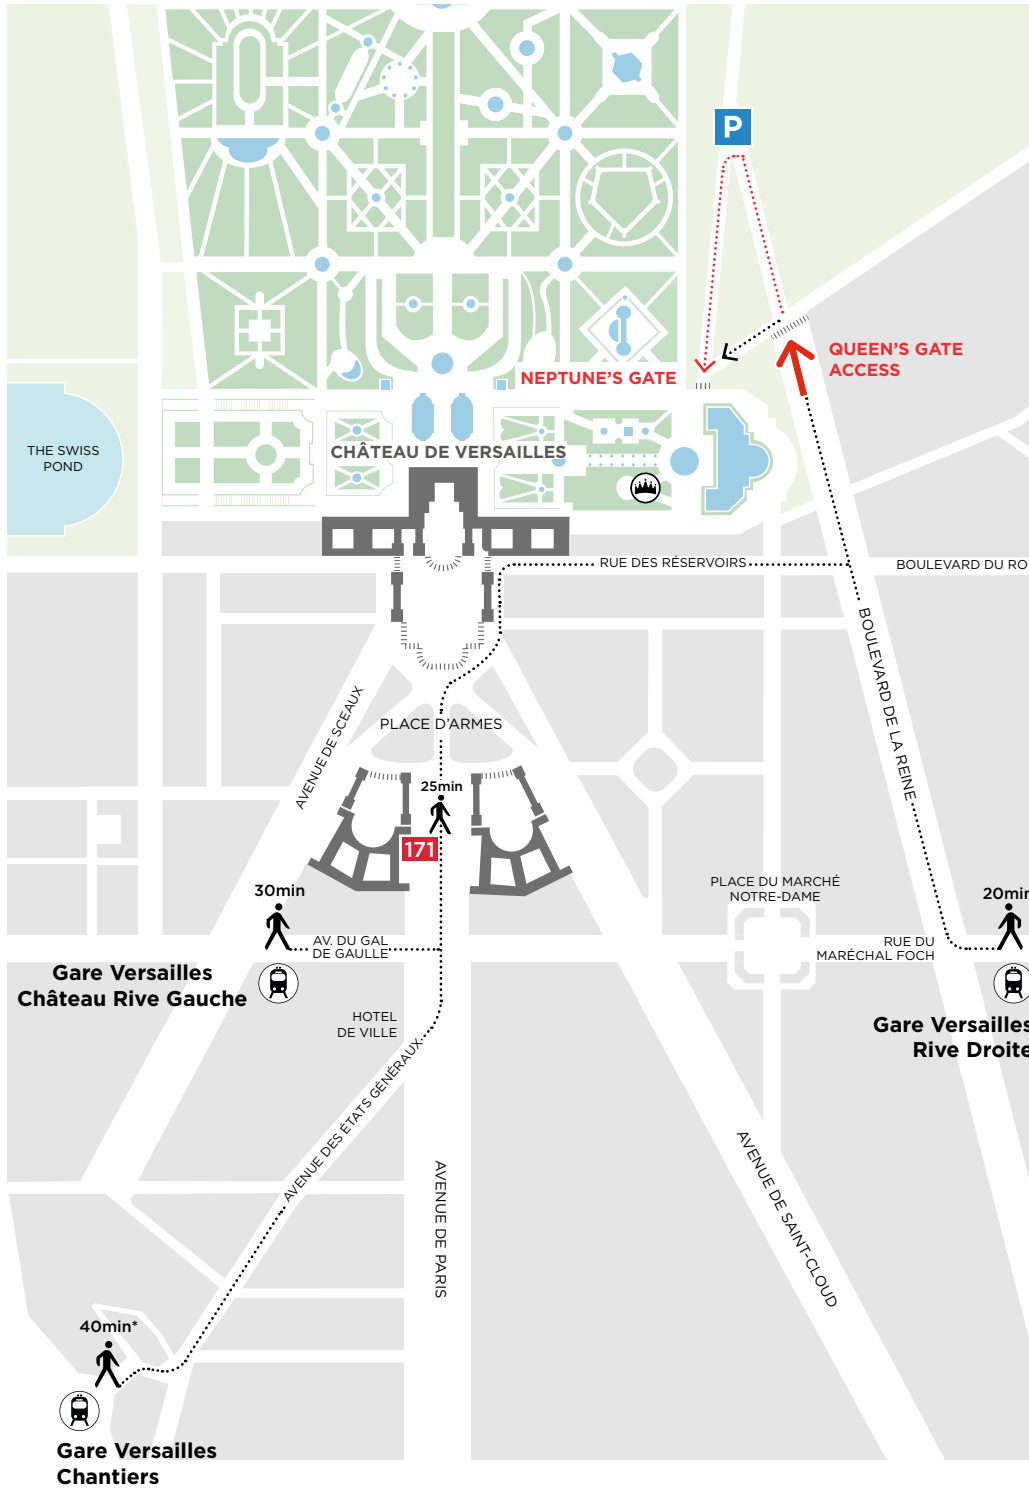

BY CAR

Highway A13 > exit Versailles Notre Dame
Highway A86 > exit Versailles Centre
GPS: 1 Boulevard de la Reine, 78000 Versailles

P QUEEN'S GATE

Opening of the car park starts from 7pm
Direct access on the site through Neptune's Gate from 7:45pm
Only guests with a Prestige or Royal Ticket can access the site through this way.

BY PUBLIC TRANSPORTATION

LINE N: Gare Montparnasse > Gare Versailles Chantiers
Dir. Dreux, Mantes-la-Jolie, Rambouillet.

LINE L: Gare St-Lazare > Gare Versailles Rive Droite
Dir. Versailles Rive Droite.

RER C: Paris > Gare Versailles Château Rive Gauche
Dir. Versailles Rive Gauche Château.

171 BUS 171: Pont de Sèvres > Arrêt Versailles Château

Please check out itineraries and timetables at: www.iledefrance-mobilites.fr