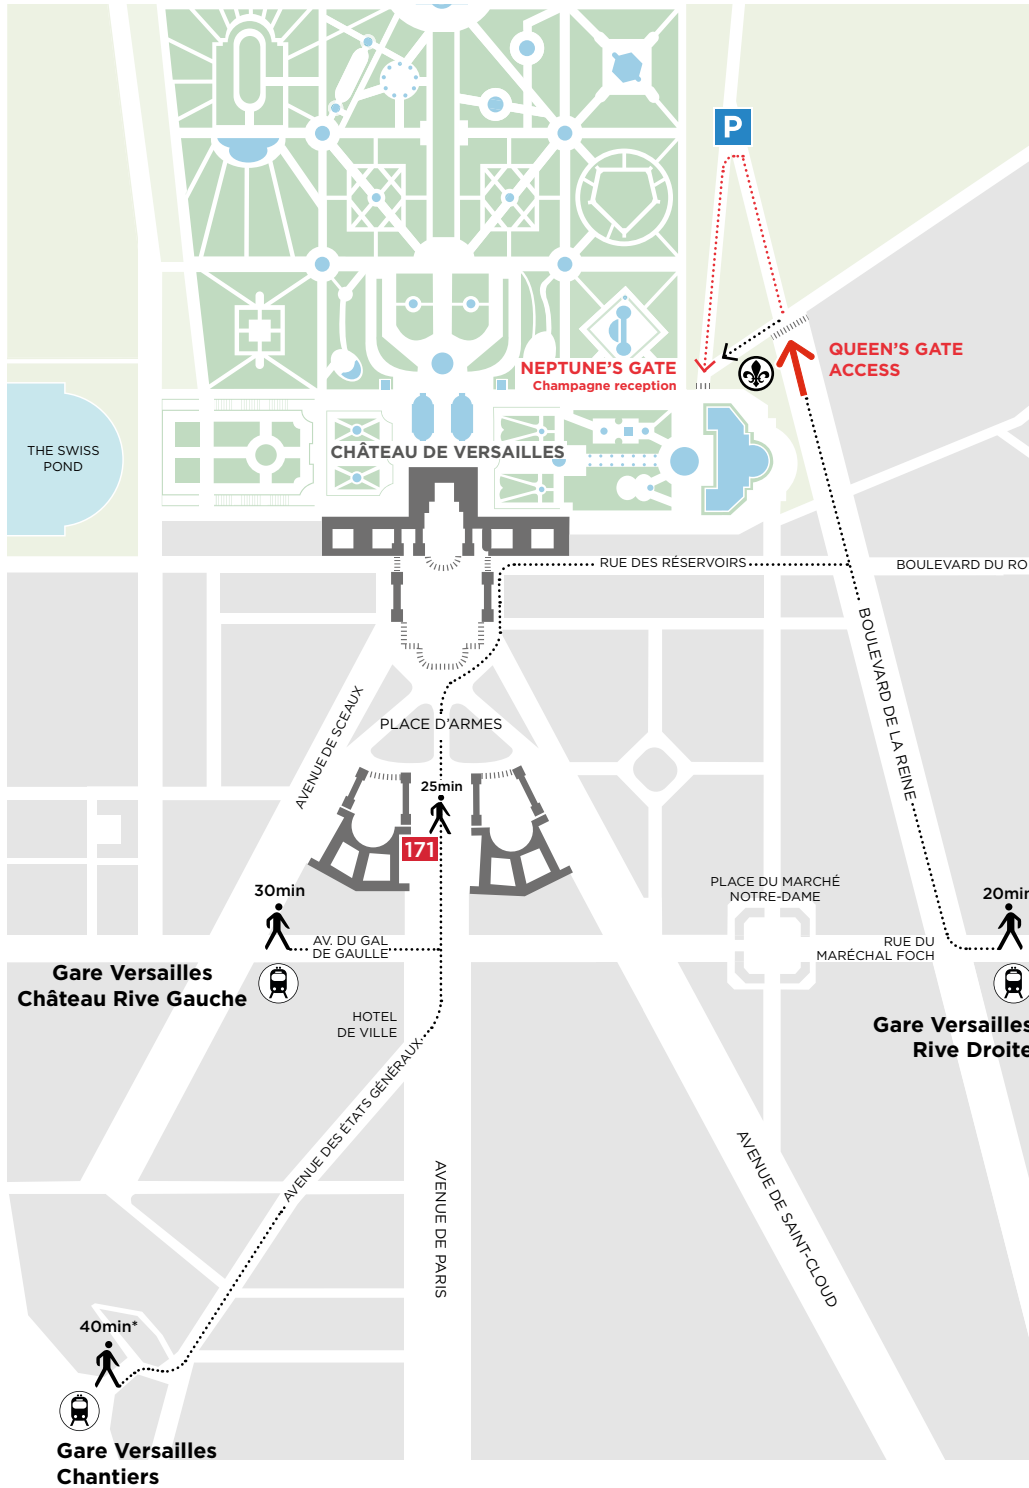

BY CAR

Highway A13 > exit Versailles Notre Dame
Highway A86 > exit Versailles Centre
GPS: 1 Boulevard de la Reine, 78000 Versailles

P QUEEN'S GATE

Opening of the car park starts from 7pm
Direct access on the site through Neptune's Gate from 7:45pm
Only guests with a Prestige or Royal Ticket can access the site through this way.

BY PUBLIC TRANSPORTATION

 **LINE N:** Gare Montparnasse > Gare Versailles Chantiers
Dir. Dreux, Mantes-la-Jolie, Rambouillet.

LINE L: Gare St-Lazare > Gare Versailles Rive Droite
Dir. Versailles Rive Droite.

RER C: Paris > Gare Versailles Château Rive Gauche
Dir. Versailles Rive Gauche Château.

171 **BUS 171:** Pont de Sèvres > Arrêt Versailles Château

Please check out itineraries and timetables at: www.iledefrance-mobilites.fr