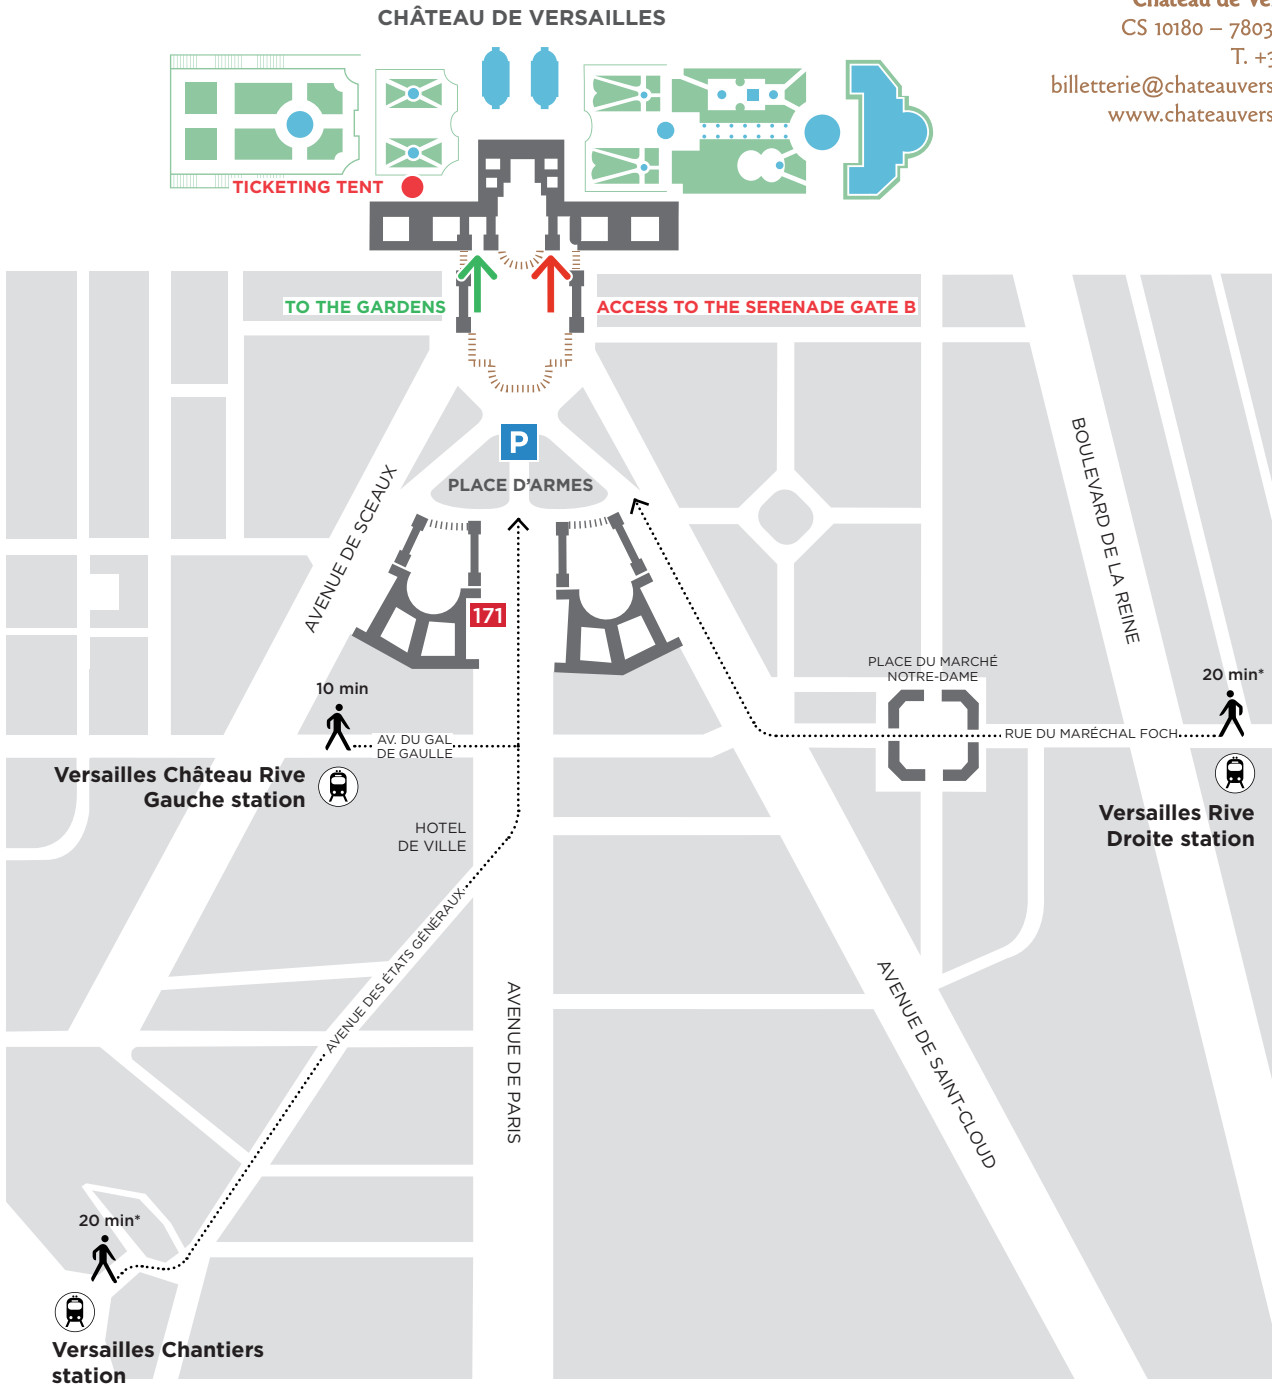

Château de Versailles Spectacles
CS 10180 – 78035 Versailles Cedex
T. +33 (0)1 30 83 78 89
billetterie@chateauversailles-spectacles.fr
www.chateauversailles-spectacles.fr

*Potential bus ride.
Check the Phebus routes and timetables: www.phebus.tm.fr

BY CAR

Motorway A13 > exit Versailles Notre Dame
Motorway A86 > exit Versailles Centre
GPS: Château de Versailles, Place d'Armes,
78000 Versailles

P PLACE D'ARMES

Pay and display during daytime.
Free from 7pm.
Please note: this carpark is full
on Saturday evenings.

BY PUBLIC TRANSPORT

LINE N: Montparnasse station > Versailles Chantiers station
Dir. Dreux, Mantes-la-Jolie, Rambouillet.
Last train to go to Paris: 12:31am⁽¹⁾

LINE L: St-Lazare station > Versailles Rive Droite station
Dir. Versailles Rive Droite. Last train to go to Paris: 12:15am⁽¹⁾

RER C: Paris > Versailles Rive Gauche station
Dir. Versailles Rive Gauche Château.
Last train to go to Paris: 11:55pm⁽¹⁾

171 BUS 171: Pont de Sèvres > Versailles Château stop
Last bus to go to Paris: 01:00am⁽¹⁾

⁽¹⁾Schedule subject to change from RATP or SNCF