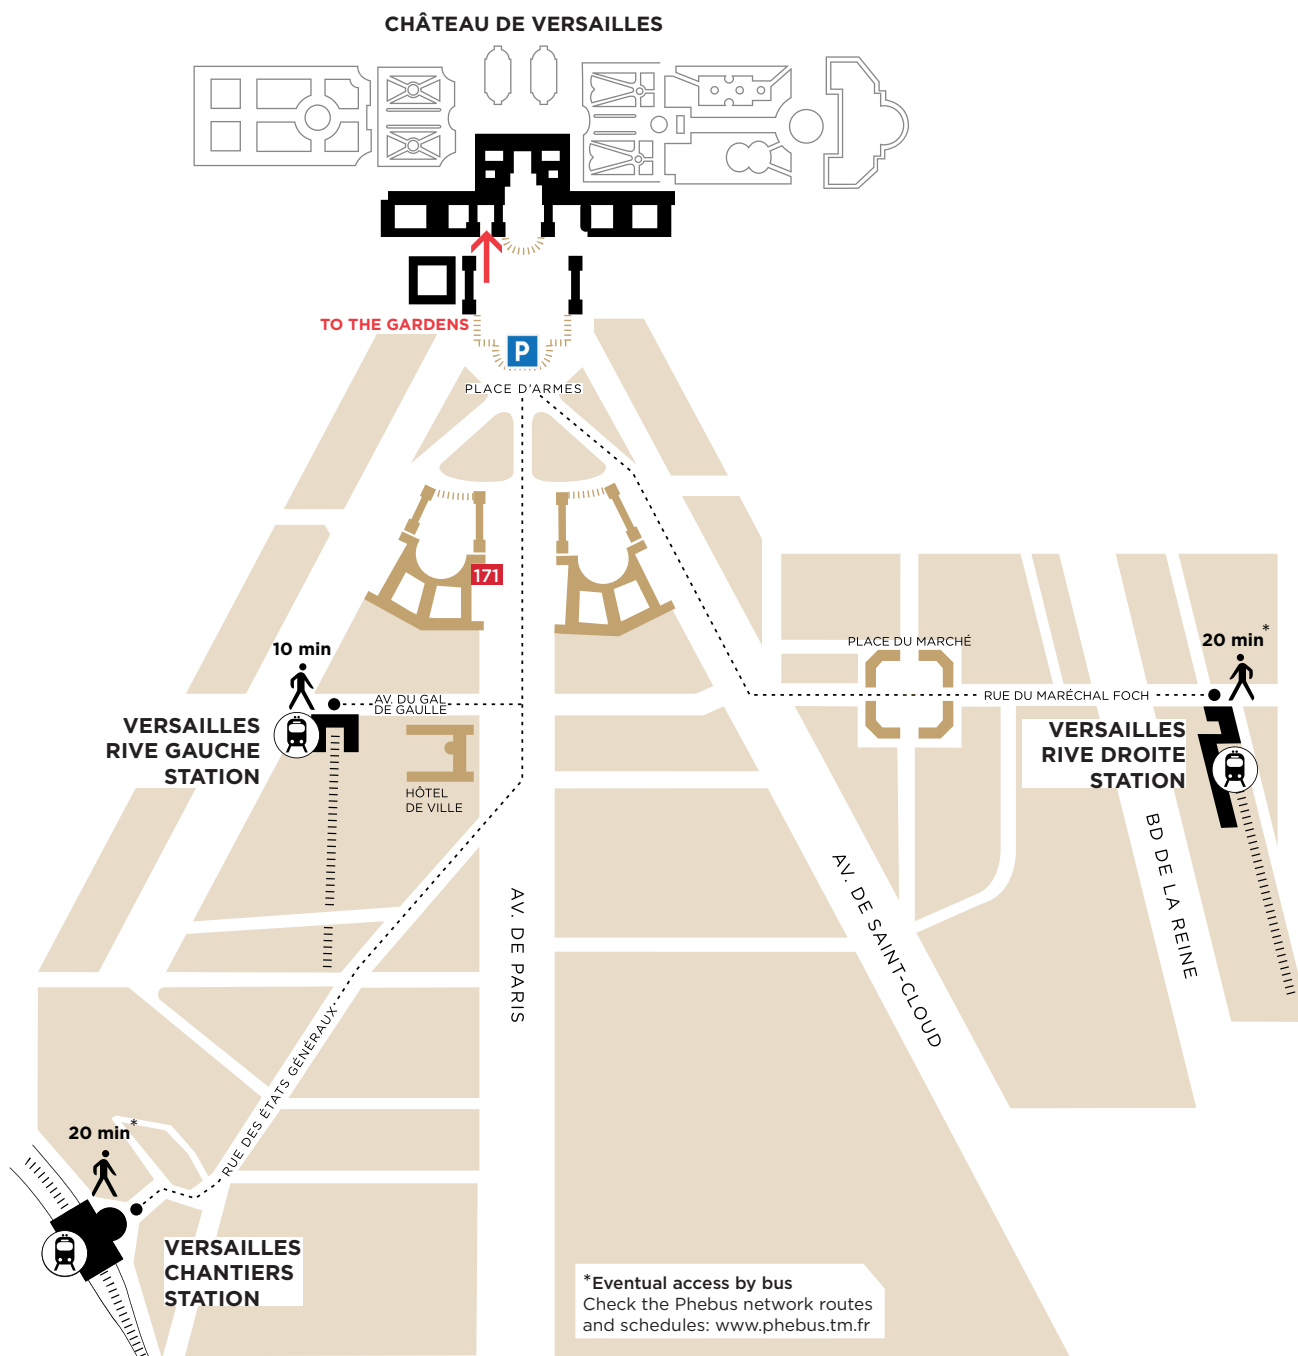

ACCESS MUSICAL FOUNTAINS SHOW

BY CAR

Motorway A13 • exit Versailles Notre Dame
 Motorway A86 • exit Versailles Centre

P PLACES D'ARMES
GPS: Château de Versailles, Place d'Armes, 78000 Versailles
 Pay parking.
 Careful, car park is full on Sundays.

BY PUBLIC TRANSPORT

N MONTPARNASSE STATION < > **VERSAILLES CHANTIERS STATION**
 Dir. Dreux, Mantes-la-Jolie, Rambouillet.

L ST-LAZARE STATION < > **VERSAILLES RIVE DROITE STATION**
 Dir. Versailles Rive Droite.

C PARIS RER C < > **VERSAILLES RIVE GAUCHE STATION**
 Dir. Versailles Rive Gauche Château.

171 BUS 171 - PONT DE SÈVRES < > **VERSAILLES CHÂTEAU** Stop

⁽¹⁾Schedule subject to change from RATP or SNCF